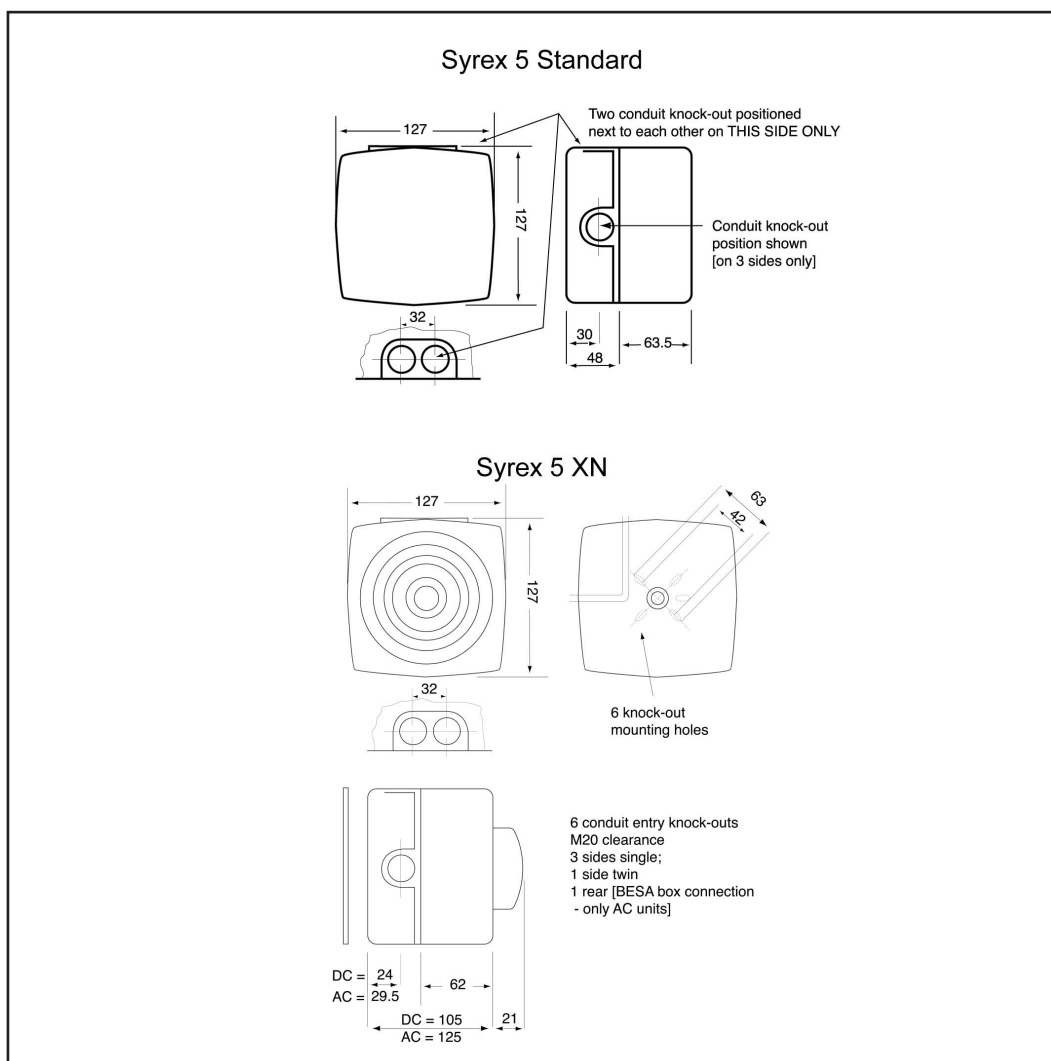

Part No.	Colours	Audibility at 1m	Tones	Voltage	Current
18-980365	Red	105dB (A) ±3dB	32	8-57V DC	20mA
18-980366	Red	105dB (A) ±3dB	32	110/230V AC	20mA
18-980368 (XN)	Red body, Red lens	105dB (A) ±3dB	32	12V DC	150mA
18-980369 (XN)	Red body, Red lens	105dB (A) ±3dB	32	24V DC	150mA
18-980370 (XN)	Red body, Amber lens	105dB (A) ±3dB	32	24V DC	150mA
18-980371 (XN)	Red body, Clear lens	105dB (A) ±3dB	32	24V DC	150mA
18-980373 (XN)	Red body, Red lens	105dB (A) ±3dB	32	110/230V AC	40/30mA
18-980374 (XN)	Red body, Amber lens	105dB (A) ±3dB	32	110/230V AC	40/30mA
18-980375 (XN)	Red body, Clear lens	105dB (A) ±3dB	32	110/230V AC	40/30mA

IP Rating: IP54

Rating: Continuous

Frequency: Varies according to tone selected (refer to Technical Information section)

Operating temp: -40°C to +55°C

Construction: High impact ABS

Cable Entries: 6

Weight: 0.38kg