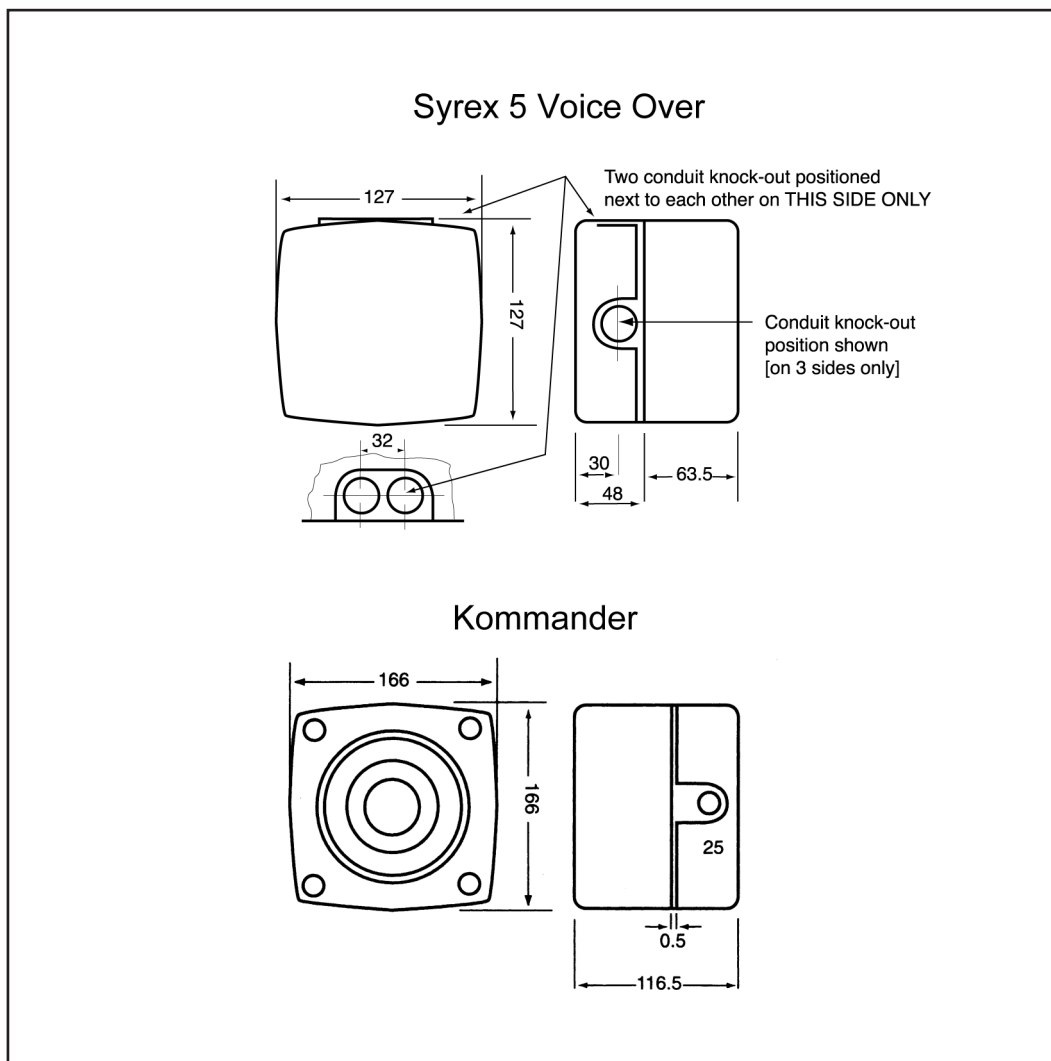

Klaxon

The first name in signals

Part No.	Colours	Audibility at 1m	Tones	Voltage	Current
Syrex 5 Voice Over					
18-980168	Red	97/102dB (A) ±3dB	4	24V DC	30mA
18-980409	White	97/102dB (A) ±3dB	4	24V DC	30mA
Kommander					
18-980324	Red	97dB (A) ±3dB (voice)	16	12V DC	150mA
18-980085	Red	97dB (A) ±3dB (voice)	16	24V DC	150mA
18-980086	Red	97dB (A) ±3dB (voice)	16	110/230V AC	250mA