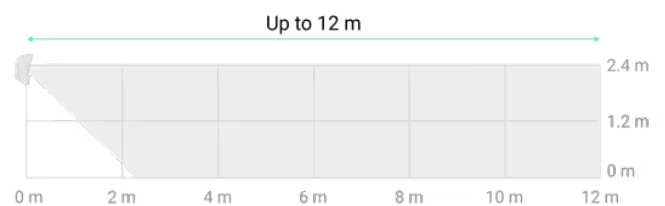

All stored and transmitted data is protected by block encryption featuring a dynamic key.

Frequency hopping

To prevent radio interference and jamming.

[Learn more >](#)

Motion detection

Sensitive element

1 × PIR sensor

Motion detection distance

up to 12 m

When installed at a height of 2.4 m.

Motion detection angle

horizontal: 88.5°

Motion detection speed

from 0.3 to 2.0 m/s

The direction of the detector lens should be perpendicular to an alleged intrusion path into the facility.