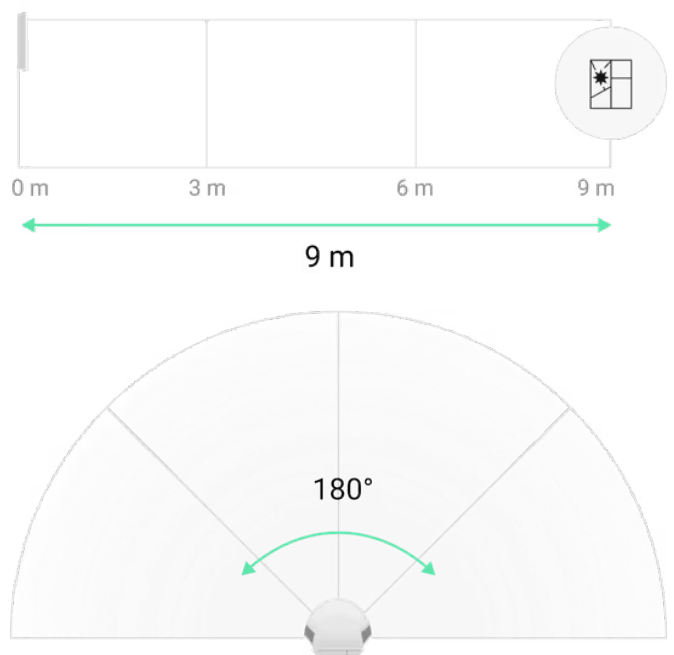

The device is designed for indoor use only.

Glass break detection

Sensitive elements

electret microphone

Glass break detection distance

from 0.3 up to 9 m

Glass break detection angles

horizontal: 180°

vertical: N/A

Sensitivity

3 levels

Adjusted by PRO or user with admin rights in the Ajax app.

False alarm prevention

DualTone

Two-factor glass break verification software algorithm: by low and high frequencies.