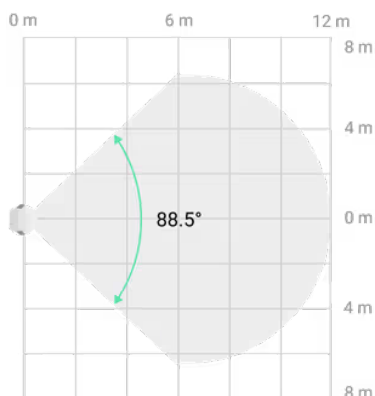

All stored and transmitted data is protected by block encryption featuring a dynamic key.

Frequency hopping

To prevent radio interference and jamming.

[Learn more >](#)

Motion detection

Sensitive element

1 × PIR sensor

Motion detection distance

up to 12 m

When installed at a height of 2.4 m.

Motion detection angle

horizontal: 88.5°

Motion detection speed

from 0.3 to 2.0 m/s

The direction of the detector lens should be perpendicular to an alleged intrusion path into the facility.